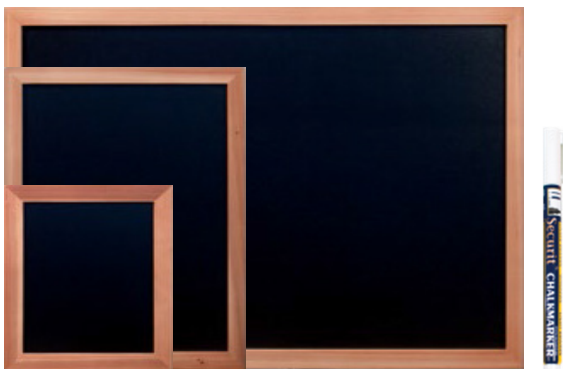

SHAPE	DIMENSION	CODE
ARROW	L 77.5 X H 30 CM	1060722
RECTANGLE	L 77.5 X H 30 CM	1060723

VERTICAL L-SHAPED TABLE CHALKBOARD

FROSTED FRONT WITH A GLOSS BACK

SET OF 3

SIZE	CODE
A5	1060714
A6	1060715

SET OF 5

SIZE	CODE
A7	1060716
A8	1060717

WOODY CHALKBOARD

HIGH QUALITY CHALKBOARDS. WOODEN FRAME WITH AN EASY WIPE CLEAN BLACK WRITING SURFACE, WHICH IS RESISTANT TO UV, SCRATCHING AND STAINING
INCLUDES WHITE CHALK MARKER AND MOUNTING KIT

BLACK FINISH