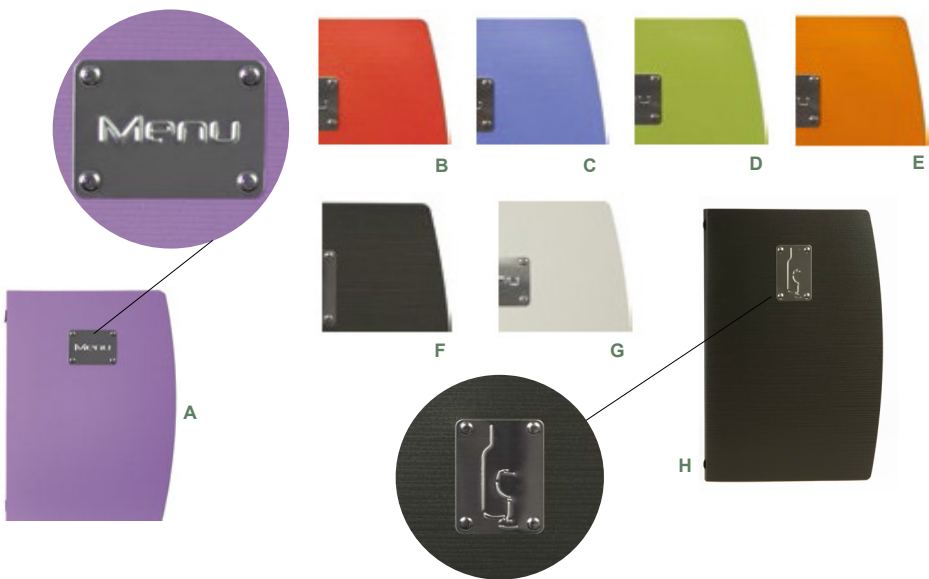

COLOR	CODE
WHITE	1056139

CORK LEATHER STYLE BOX WITH 10 A4 MENU HOLDERS

1 DOUBLE INSERT WITH EACH MENU

CODE
1060701

MENU INSERT

PACK OF 10

SPECIFICATION	CODE
LONG MENU INSERT	1060692
A4 MENU INSERT	1046265

WOOD BOX WITH 20 A4 MENU HOLDERS

2 DOUBLE INSERTS INCLUDED WITH EACH MENU

COLOR	CODE
BROWN	1060703
BLACK	1060702

MENU HOLDERS

RIO STYLE

THE BOLD AND BRIGHT ECO FRIENDLY RIO MENU IS OF SUPERIOR QUALITY WITH SIMPLISTIC CONFIDENT DESIGNS. THICK GROOVED ECO PP PLASTIC COMBINED WITH A LARGE BRUSHED STAINLESS STEEL- PRESSED "MENU" SIGN. RIO MENU HOLDERS ARE UV, SCRATCH AND STAIN RESISTANT. FLEXIBLE AND EASY TO CLEAN. EACH RIO MENU INCLUDES 1 DOUBLE SIDED INSERT THAT DISPLAYS AND PROTECTS 4 A4 PAGES

RIO A4 MENU HOLDER

	COLOR	CODE
A	PURPLE	1056226
B	RED	1056224
C	BLUE	1056221
D	GREEN	1056225
E	ORANGE	1056223
F	BLACK	1056222
G	WHITE	1060685
H	BLACK BEVERAGE	1056220

MENU HOLDERS

LEATHER STYLE

THE TENDANCE LEATHER LOOK AND FEEL MENU HOLDERS ARE MADE OF ROBUST, FLEXIBLE, SCRATCH RESISTANT, EASY TO CLEAN PU MATERIAL WITH STITCHED EDGES FOR FURTHER DURABILITY. THE INNER ELASTIC CORD ALLOWS INSERTS TO BE EASILY ADDED OR REMOVED. THE DOUBLE SIDED INSERT INCLUDED WITH EACH HOLDER, DISPLAYS 4 PAGES.

MODERN BOLD EMBEDDED "MENU" TEXT, DOUBLE STITCHED FRONT COVER DESIGN WITH PART FRONT, INNER AND BACK HIGH-END RUGGED TEXTURE. BILL PRESENTER : INNER SLOTS FOR CARD | CASH | INVOICE.

TENDANCE LONG MENU HOLDER