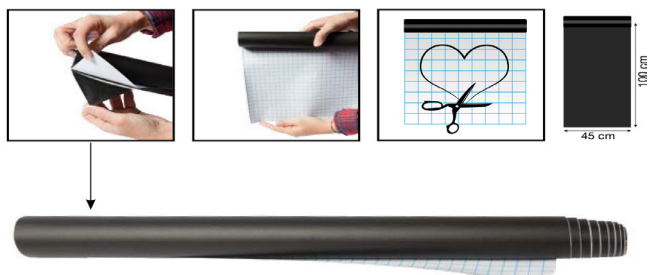

SELF ADHESIVE CHALKBOARD ROLL

SIZE	CODE
100 X 45 CM	1070676

NEW