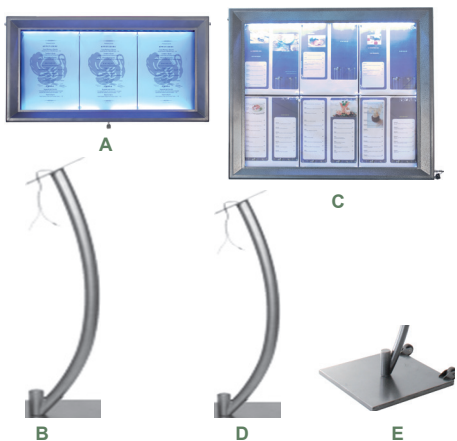

LED INFORMATION DISPLAY

GUN GREY COATED STEEL

CAN BE EITHER CONNECTED TO THE MAIN POWER OR USED WITH 2 BATTERIES
CODE 1046293