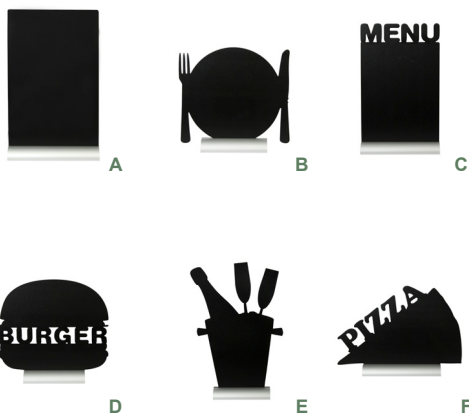

B

HOKARE LED MENU LAMP

1 LED BASE + 1 SHADE = 1 LAMP

	CODE
LED BASE UNICOLOR	1040022
LED BASE MULTICOLOR	1056892

	DIMENSIONS	CODE
SHADE	Ø 11 X H 28 CM	1060556

SILHOUETTE CHALKBOARD

INCLUDES CHALK MARKER AND WALL VELCRO MOUNTING STRIPS

ITEMS	DIMENSION	CODE
A BOTTLE	L 19 X H 50 CM	1060718
B CUP	L 44 X H 29 CM	1060719
C GLASS	L 23 X H 50 CM	1060720
D RECT.	L 30 X H 35 CM	1060721

SILHOUETTE CHALKBOARD ALUMINUM BASE

WASHABLE - FLEXIBLE - INDESTRUCTIBLE - DOUBLE SIDED - WEATHER RESISTANT
BLACK CHALKBOARD
INCLUDES ONE LIQUID CHALK MARKER

ITEMS	DIMENSION	CODE
A A4	L 21 X H 29 CM	1060704
B PLATE	L 25 X H 24 CM	1060705
C MENU	L 21 X H 34 CM	1056128
D BURGER	L 27 X H 25 CM	1060706
E CHAMPAGNE	L 23 X H 35 CM	1060707
F PIZZA	L 34 X H 25 CM	1060708