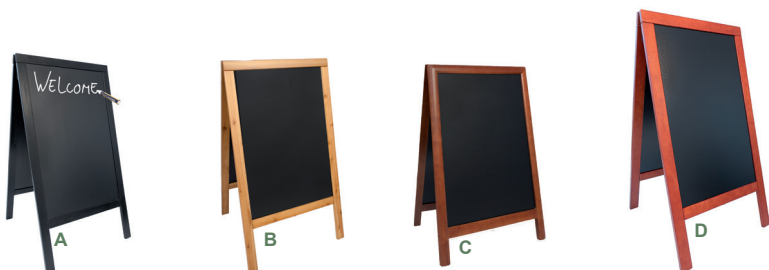

SANDWICH CHALKBOARD

VALUE SANDWICH BOARDS MADE OF STRONG PINE WOOD COATED WITH LAYERS OF QUALITY WEATHER RESISTANT PROTECTION LACQUER. EASY WIPE CLEAN BLACK WRITING SURFACE, WHICH IS RESISTANT TO UV, SCRATCHING, STAINING AND FADING. INDUSTRIAL STAINLESS STEEL HINGES AND CENTRE CHAIN INCLUDED