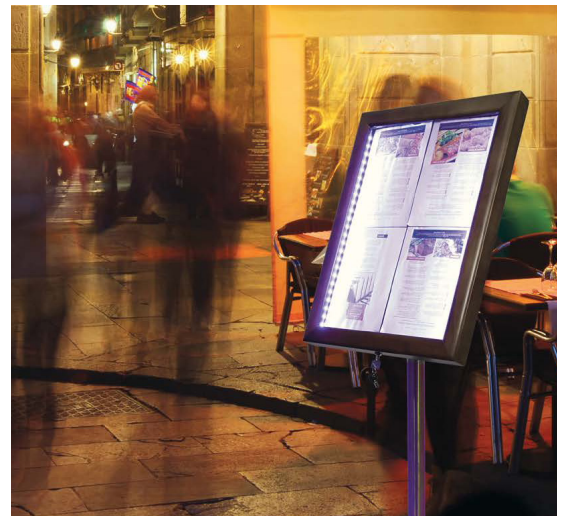

BLACK STAR LED INFORMATION DISPLAY SET
BLACK STEEL

WHITE LEDS
POST + BASE INCLUDED
4 X A4 DISPLAY
CAN BE EITHER CONNECTED TO THE MAIN POWER
OR USED WITH 1 BATTERY CODE 1046293

DIMENSION	CODE
L 50 X H 144 CM	1060374

SPARE BATTERY

LITHIUM ION BATTERY
RECHARGEABLE

CODE
1046293

MAGNET SET

WHITE

DESCRIPTION	CODE
PACK OF 16 MAGNETS	1046511

LED INFORMATION DISPLAY
STAINLESS STEEL

REMOTE INCLUDED
CAN BE EITHER CONNECTED TO THE
MAIN POWER OR USED WITH
2 BATTERIES CODE 1046293

DISPLAY	CODE
4 X A4 PAGES	1046410
6 X A4 PAGES	1046290

POST + BASE

DIMENSION	CODE
H 120 CM	1046294