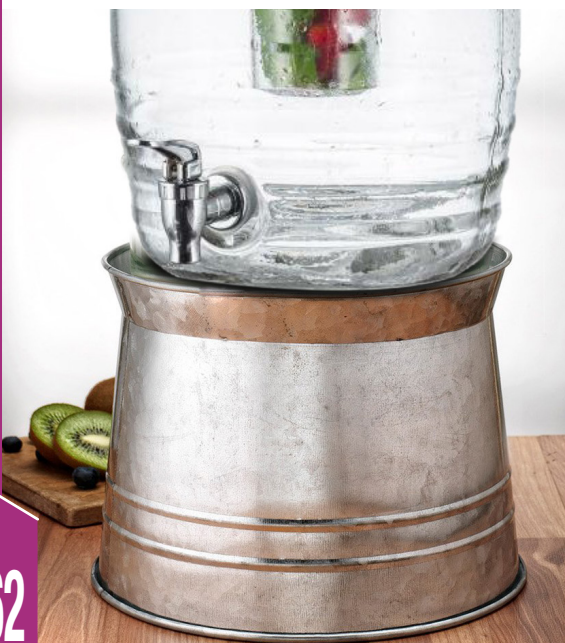

NEW

INFUSION WHITE BEVERAGE DISPENSER

DIMENSION	CAPACITY	CODE	
21.3 X 21.3 X H 55.9 CM	11.4 LTR	1071976	1

INFUSED DRINKS ARE EVERYWHERE, FROM LUXURY LOUNGES TO CONFERENCE CENTERS AND HOTEL LOBBIES. DISPLAY HERBAL ICED-TEAS, FLAVORED VODKAS, AND MORE IN A SLEEK, MODERN WAY WITH OUR NEW COLD BEVERAGE INFUSER

- LIGHTWEIGHT
- HIGH QUALITY MATERIALS
- EASY TO CLEAN
- DISPLAY FRUIT WITHOUT CONTAMINATING WATER
- REMOVABLE CENTRAL INFUSION CHAMBER

NEW

**BEVERAGE DISPENSER
RUSTIC COUNTRY**

DIMENSION	CAP.	CODE	
Ø20.9XH 35.5 CM	9.5 L	1070588	1

NEW

**BEVERAGE DISPENSER
MASON JAR**

DIMENSION	CAP.	CODE	
Ø19.6XH 31.7 CM	7.5 L	1072402	1

NEW

**BEVERAGE DISPENSER
BEEHIVE**

DIMENSION	CAP.	CODE	
Ø22.8XH 36.8 CM	9.5 L	1070589	1

NEW

**GALVANIZED TUB/BASE
FOR BEVERAGE DISPENSER 1070588/1070589**

DIMENSION	CODE	
Ø 23.8 X H 19 CM	1070590	1

NEW

**CHALK BOARD NECKLACE
FOR BEVERAGE DISPENSER**

CODE	
1072403	1