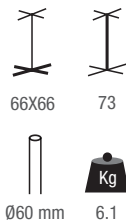

BERLIN 4

ALUMINIUM BASE AND TUBE
EPOXY POWDER COATED
EXTRAWEIGHT 1.5KG ADJUSTABLE FEET

Top Max
cm
80X80
Ø100

CODE

1066796