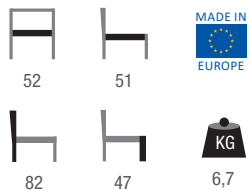

BIRMINGHAM F

BEECH FRAME | UPHOLSTERED BACK AND SEAT

CONTACT US FOR CODE

FABRICS AND WOOD SHADES TO BE SELECTED FROM PAGES 597-599