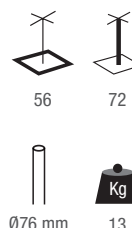

SYDNEY DOUBLE

CAST IRON
POWDER COATED IN BLACK
ADJUSTABLE FEET

Top Max
cm
120X80

CODE

1066815