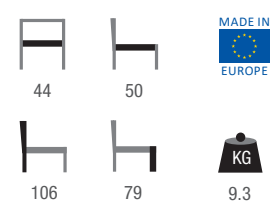

SAN DIEGO
BEECH FRAME | UPHOLSTERED SEAT

CONTACT US FOR CODE

CONTACT US FOR CODE

FABRICS AND WOOD SHADES TO BE SELECTED FROM PAGES 597-599

FABRICS AND WOOD SHADES TO BE SELECTED FROM PAGES 597-599