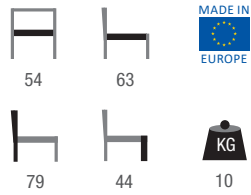

**OREGON** 

BEECH FRAME | UPHOLSTERED BACK AND SEAT

CONTACT US FOR CODE

FABRICS AND WOOD SHADES TO BE SELECTED FROM PAGES 597-599

**LOUNGE XL** 

BEECH FRAME | UPHOLSTERED BACK AND SEAT

CONTACT US FOR CODE

FABRICS AND WOOD SHADES TO BE SELECTED FROM PAGES 597-599