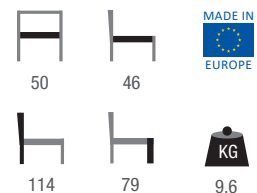

FLORIANE DELUXE

BEECH FRAME | UPHOLSTERED BACK AND SEAT

CONTACT US FOR CODE

FABRICS AND WOOD SHADES TO BE SELECTED FROM PAGES 597-599

FLORIANE CUBE DELUXE

BEECH FRAME | UPHOLSTERED BACK AND SEAT

CONTACT US FOR CODE

FABRICS AND WOOD SHADES TO BE SELECTED FROM PAGES 597-599

FLORIANE SLIM

BEECH FRAME | UPHOLSTERED BACK AND SEAT

CONTACT US FOR CODE

FABRICS AND WOOD SHADES TO BE SELECTED FROM PAGES 597-599

FLORIANE F

BEECH FRAME | UPHOLSTERED BACK AND SEAT

CONTACT US FOR CODE

FABRICS AND WOOD SHADES TO BE SELECTED FROM PAGES 597-599

FLORIANE OVALO

BEECH FRAME | UPHOLSTERED BACK AND SEAT

CONTACT US FOR CODE

FABRICS AND WOOD SHADES TO BE SELECTED FROM PAGES 597-599

CONTACT US FOR CODE

FABRICS AND WOOD SHADES TO BE SELECTED FROM PAGES 597-599

TUCSON

BEECH FRAME | UPHOLSTERED BACK AND SEAT

CONTACT US FOR CODE

FABRICS AND WOOD SHADES TO BE SELECTED FROM PAGES 597-599

CONTACT US FOR CODE

FABRICS AND WOOD SHADES TO BE SELECTED FROM PAGES 597-599