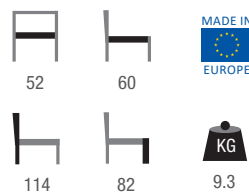

FABRICS AND WOOD SHADES TO BE SELECTED FROM PAGES 597-599

**LONDON** 

BEECH FRAME | UPHOLSTERED BACK AND SEAT

CONTACT US FOR CODE

FABRICS AND WOOD SHADES TO BE SELECTED FROM PAGES 597-599

CONTACT US FOR CODE