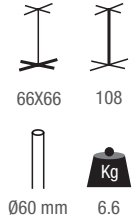

BERLIN 4 BAR

ALUMINIUM BASE AND TUBE
EPOXY POWDER COATED
EXTRAWEIGHT 3 KG ADJUSTABLE FEET

Top Max
cm
70X70

CODE

1066797