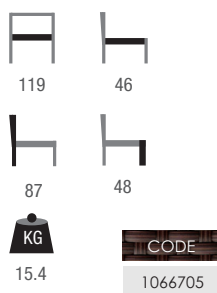

REINFORCEMENT METAL BARS

DIMENSION	CODE
70 X 70 CM	1074910
120 X 70 CM	1074911

**KARL** 

GALVANIZED FOLDING STEEL FRAME | FLAT ASH SLATS STAINED NUT  
SEAT THICKNESS 19 MM | BACK THICKNESS 13,5 MM

CODE  
1066704

MADE IN  
EUROPE

**ANIKA** 

GALVANIZED FOLDING STEEL FRAME | FLAT ASH SLATS STAINED NUT  
SEAT THICKNESS 19 MM | BACK THICKNESS 19 MM

MADE IN  
EUROPE

**MAX** 

GALVANIZED FOLDING STEEL FRAME | FLAT ASH SLATS STAINED NUT  
THICKNESS 19 MM