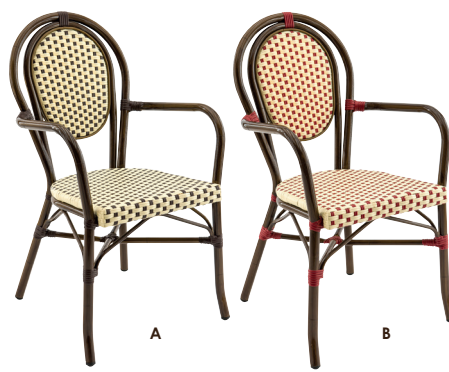

COLOR	CODE
ANTHRACITE/BLACK	1066631

**LYON**  

ALUMINIUM FRAME | TUBE 30X25X1.5MM | TEXTILENE 2X2

MADE IN EUROPE 

COLOR	CODE
BLACK / BLACK	1074879
TAUPE / LIGHT TAUPE	1074880

**PARIS BAMBOO** 

ALUMINIUM FRAME | BAMBOO LOOK | TUBE DIAMETER 28X1.5 MM  
NYLON WICKER

	COLOR	CODE
<b>A</b>	BORDEAUX	1066632
<b>B</b>	CHOCOLATE	1066633

**PARIS F BAMBOO** 

ALUMINIUM FRAME | BAMBOO LOOK | TUBE DIAMETER 28X1.5 MM  
NYLON WICKER

	COLOR	CODE
<b>A</b>	CHOCOLATE	1066635
<b>B</b>	BORDEAUX	1066634