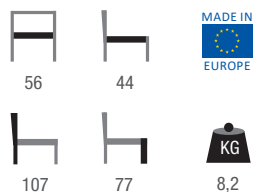

BIRMINGHAM BST

BEECH FRAME | UPHOLSTERED BACK AND SEAT

CONTACT US FOR CODE

FABRICS AND WOOD SHADES TO BE SELECTED FROM PAGES 597-599