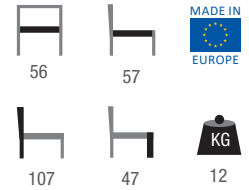

LUGANO BST **NEW**

BEECH LEGS 4 AVAILABLE STAINS
UPHOLSTERED BACK AND SEAT
AVAILABLE COLOURS ON PAGES 598 - 599

CONTACT US FOR CODE

ONLY AVAILABLE IN NUBUCK AND VELVET