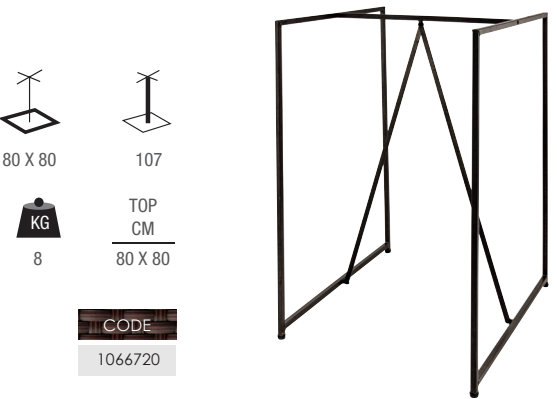

METAL BARSTOOL WITH COPPER FINISHING | BLACK WOODEN SEAT  
OUTDOOR USE NOT RECOMMENDED

CODE
1074887

**FACTORY SMALL 80** 

METAL FRAME TO ASSEMBLE | INDUSTRIAL FINISH  
TUBE 20X20X1.3MM | ADJUSTABLE FEET

	
80 X 80	37
	
5.4	TOP CM
	80 X 80
<b>CODE</b>	
1066717	

**FACTORY 70** 

METAL FRAME TO ASSEMBLE | INDUSTRIAL FINISH  
TUBE 20X20X1.3MM | ADJUSTABLE FEET

	
70 X 70	72
	
7	TOP CM
	70 X 70
<b>CODE</b>	
1066718	

**FACTORY 120** 

METAL FRAME TO ASSEMBLE | INDUSTRIAL FINISH  
TUBE 20X20X1.3MM | ADJUSTABLE FEET

	
120 X 70	72
	
7.5	TOP CM
	120 X 70
<b>CODE</b>	
1066719	

**FACTORY BAR 80** 

METAL FRAME TO ASSEMBLE | INDUSTRIAL FINISH  
TUBE 20X20X1.3MM | ADJUSTABLE FEET

	
80 X 80	107
	
8	TOP CM
	80 X 80
<b>CODE</b>	
1066720	