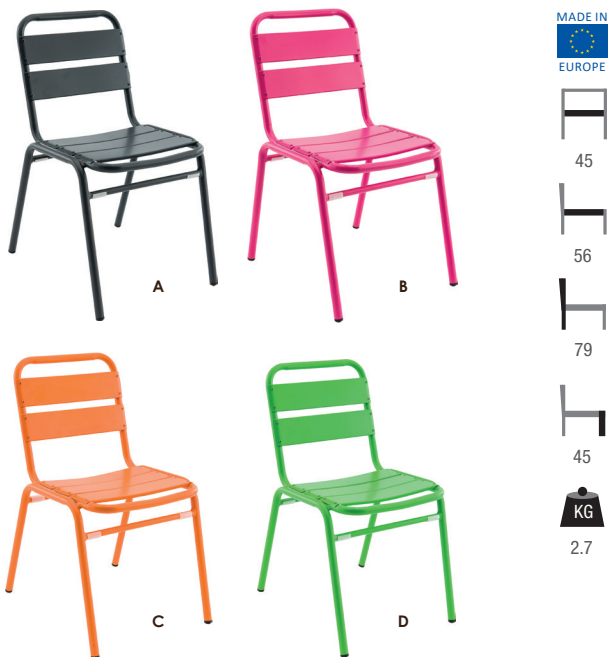

FLORIDA

ALUMINUM FRAME | TUBE DIAMETER 25X2 MM | SLAT THICKNESS 2 MM