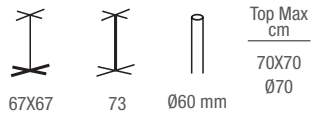

## ■ CONTRAST STITCHINGS

CHOOSE A LIGHT STICHING ON YOUR DARK FAUX LEATHER AND FABRICS OR VICE VERSA.

**VERONA** 

ALUMINIUM BASE AND TUBE | FLIPTOP MECHANISM | ADJUSTABLE FEET

Top Max  
cm  
70X70  
Ø70

**Kg**  
3.5