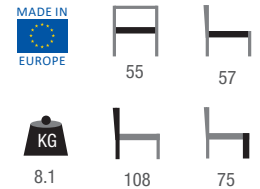

BERN BST **NEW**

BEECH LEGS 4 AVAILABLE STAINS
UPHOLSTERED BACK AND SEAT
AVAILABLE COLOURS ON PAGES 598 - 599

CONTACT US FOR CODE

ONLY AVAILABLE IN NUBUCK AND VELVET