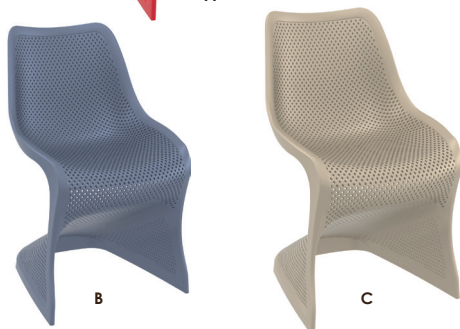

MADE IN
EUROPE