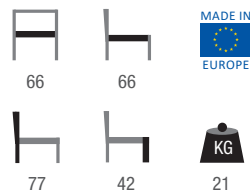

**LAUTREC** 

BEECH FRAME | UPHOLSTERED BACK AND SEAT

CONTACT US FOR CODE

FABRICS AND WOOD SHADES TO BE SELECTED FROM PAGES 597-599

**HELSINKI** 

BEECH FRAME | UPHOLSTERED BACK AND SEAT

CONTACT US FOR CODE

FABRICS AND WOOD SHADES TO BE SELECTED FROM PAGES 597-599