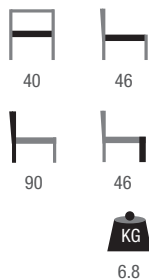

CODE
1066704

MADE IN
EUROPE