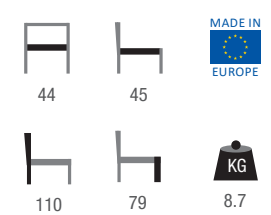

COLOR	CODE
SHADE TO BE SELECTED FROM PAGE 597	1066773

**ANTWERP**   
BEECH FRAME

COLOR CODE  
SHADE TO BE SELECTED FROM PAGE 597 1066765

COLOR CODE  
SHADE TO BE SELECTED FROM PAGE 597 1066770

**FLORIANE WOOD**   
BEECH FRAME | UPHOLSTERED SEAT