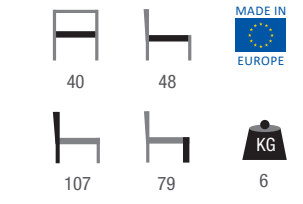

ANTWERP
BEECH FRAME

COLOR CODE
SHADE TO BE SELECTED FROM PAGE 597 1066765

COLOR CODE
SHADE TO BE SELECTED FROM PAGE 597 1066770