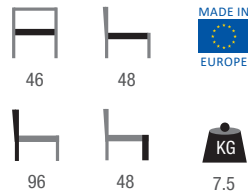

BEECH FRAME | UPHOLSTERED BACK AND SEAT

COLOR	CODE
WENGE STAINED	1066737

OTHER FABRICS AND WOOD SHADES POSSIBLE. PLEASE REFER TO PAGES 597-599

**ISABELLE** 

BEECH FRAME | UPHOLSTERED BACK AND SEAT

CONTACT US FOR CODE