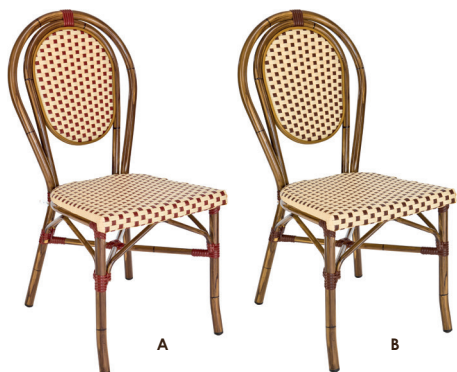

COLOR	CODE
ANTHRACITE/BLACK	1066631

**LYON**  

ALUMINIUM FRAME | TUBE 30X25X1.5MM | TEXTILENE 2X2

MADE IN EUROPE 

COLOR	CODE
BLACK / BLACK	1074879
TAUPE / LIGHT TAUPE	1074880

**PARIS BAMBOO** 

ALUMINIUM FRAME | BAMBOO LOOK | TUBE DIAMETER 28X1.5 MM  
NYLON WICKER

	COLOR	CODE
<b>A</b>	BORDEAUX	1066632
<b>B</b>	CHOCOLATE	1066633

**PARIS F BAMBOO** 

ALUMINIUM FRAME | BAMBOO LOOK | TUBE DIAMETER 28X1.5 MM  
NYLON WICKER

	COLOR	CODE
<b>A</b>	CHOCOLATE	1066635
<b>B</b>	BORDEAUX	1066634