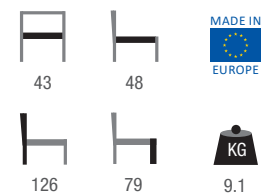

FLORIANE DELUXE

BEECH FRAME | UPHOLSTERED BACK AND SEAT

CONTACT US FOR CODE

FABRICS AND WOOD SHADES TO BE SELECTED FROM PAGES 597-599

FLORIANE CUBE DELUXE

BEECH FRAME | UPHOLSTERED BACK AND SEAT

CONTACT US FOR CODE

FABRICS AND WOOD SHADES TO BE SELECTED FROM PAGES 597-599

FLORIANE SLIM

BEECH FRAME | UPHOLSTERED BACK AND SEAT

CONTACT US FOR CODE

FABRICS AND WOOD SHADES TO BE SELECTED FROM PAGES 597-599

FLORIANE F

BEECH FRAME | UPHOLSTERED BACK AND SEAT

CONTACT US FOR CODE

FABRICS AND WOOD SHADES TO BE SELECTED FROM PAGES 597-599

FLORIANE OVALO

BEECH FRAME | UPHOLSTERED BACK AND SEAT

CONTACT US FOR CODE

FABRICS AND WOOD SHADES TO BE SELECTED FROM PAGES 597-599

CONTACT US FOR CODE

FABRICS AND WOOD SHADES TO BE SELECTED FROM PAGES 597-599

TUCSON

BEECH FRAME | UPHOLSTERED BACK AND SEAT

CONTACT US FOR CODE

FABRICS AND WOOD SHADES TO BE SELECTED FROM PAGES 597-599

CONTACT US FOR CODE

FABRICS AND WOOD SHADES TO BE SELECTED FROM PAGES 597-599