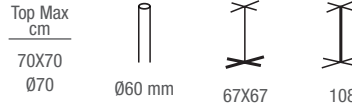

VERONA BAR

ALUMINIUM BASE AND TUBE | FLIPTOP MECHANISM | ADJUSTABLE FEET

Top Max
cm
70X70
Ø70

Kg
4