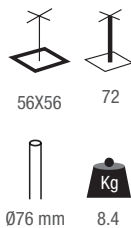

1066794

**TOURS BAR** 

FOLDING BASE  
ALUMINIUM TUBE 30X1.8 MM  
ADJUSTABLE FEET

Top Max  
cm  
70X70  
Ø70

CODE

1066795

**SYDNEY 4** 

CAST IRON  
POWDER COATED IN BLACK  
ADJUSTABLE FEET