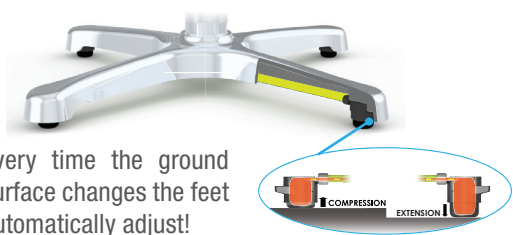

HOW IT WORKS? AUTOMATICALLY STABILISE

Every time the ground surface changes the feet automatically adjust!