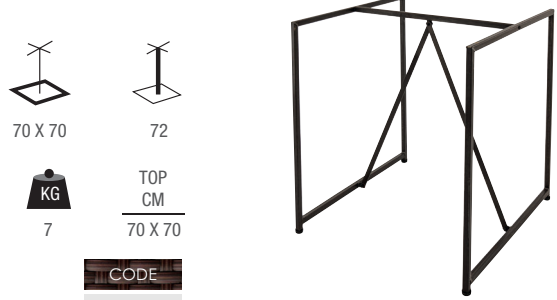

FACTORY 70

METAL FRAME TO ASSEMBLE | INDUSTRIAL FINISH
TUBE 20X20X1.3MM | ADJUSTABLE FEET

70 X 70	72
7	TOP CM
	70 X 70
CODE	
1066718