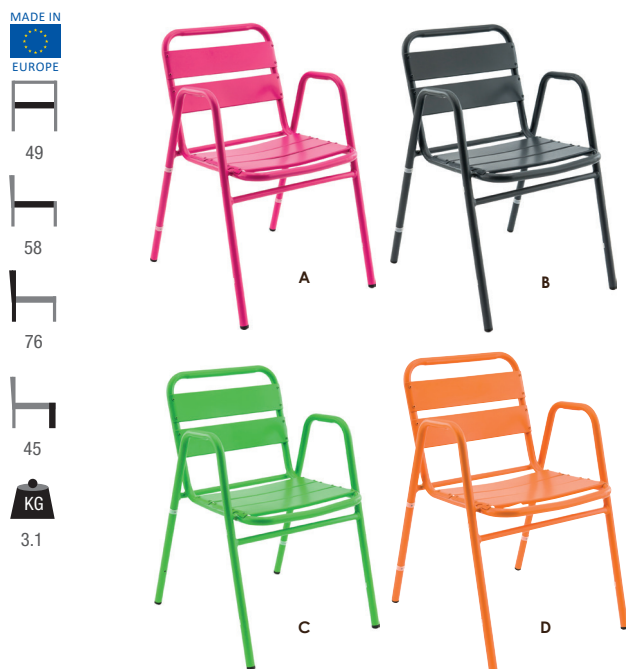

FLORIDA F

ALUMINUM FRAME | TUBE DIAMETER 25X2 MM | SLAT THICKNESS 2 MM