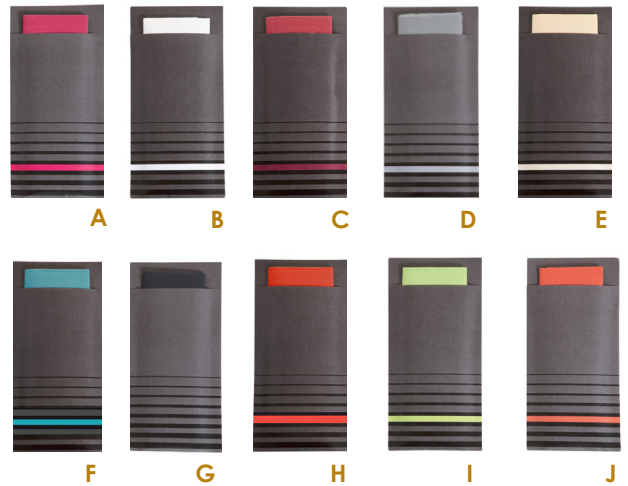

ISI CUTLERY POUCH

QUILTED 2 PLY PURE CELLULOSE MATCHING COLOR PAPER NAPKIN
PACK OF 50

	COLOR	POUCH	NAPKIN	CODE	
A	RASPBERRY	10 X 20 CM	38 X 38 CM	1043564	4
B	WHITE	10 X 20 CM	38 X 38 CM	1043569	4
C	BORDEAUX	10 X 20 CM	38 X 38 CM	1043563	4
D	GREY	10 X 20 CM	38 X 38 CM	1043566	4
E	IVORY	10 X 20 CM	38 X 38 CM	1043567	4
F	BLUE LAGOON	10 X 20 CM	38 X 38 CM	1061240	4
G	BLACK	10 X 20 CM	38 X 38 CM	1043568	4
H	RED	10 X 20 CM	38 X 38 CM	1048513	4
I	GREEN	10 X 20 CM	38 X 38 CM	1043565	4
J	TERRACOTTA	10 X 20 CM	38 X 38 CM	1043562	4