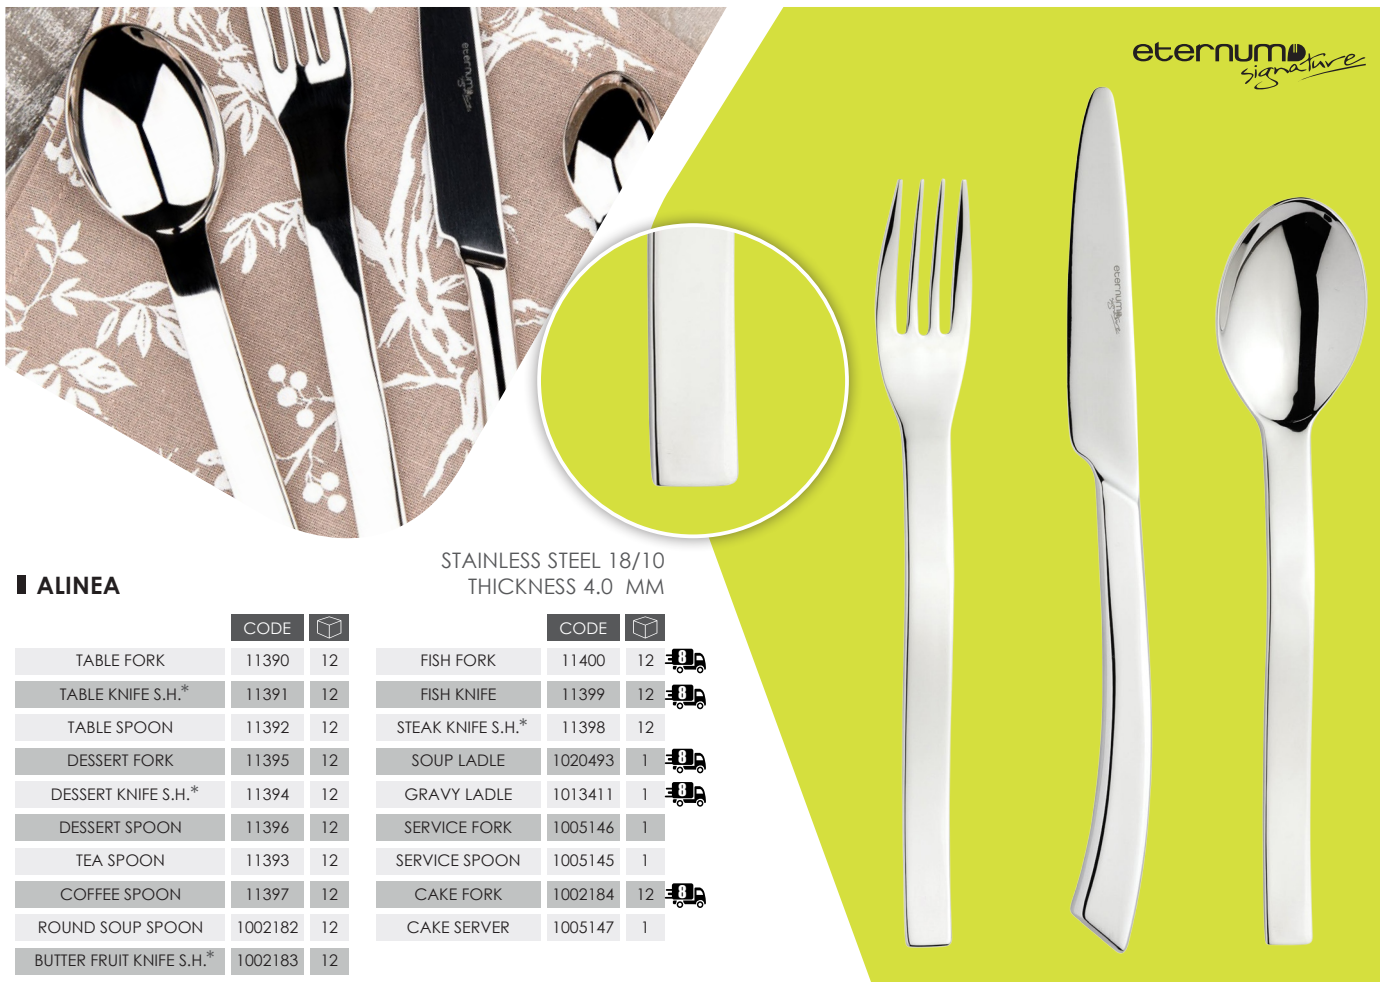

	CODE	
ROUND SOUP SPOON	1053533	12
BUTTER FRUIT KNIFE S.H.*	1053534	12
FISH FORK	1047445	12
FISH KNIFE	1047446	12
COCKTAIL SPOON	1047450	12
STEAK KNIFE	1053535	12
SERVICE SPOON	1051232	1
CAKE FORK	1047447	12

*SOLID HANDLE

■ NEVA MAT 

STAINLESS STEEL 18/10
THICKNESS 2.5 MM

	CODE			CODE	
TABLE FORK	1065595	12	DESSERT KNIFE S.H.*	1065602	12
TABLE KNIFE S.H.*	1065601	12	DESSERT SPOON	1065597	12
TABLE SPOON	1065598	12	TEA SPOON	1065600	12
DESSERT FORK	1065596	12	COFFEE SPOON	1065599	12

*SOLID HANDLE

■ ALINEA

STAINLESS STEEL 18/10
THICKNESS 4.0 MM

	CODE	
TABLE FORK	11390	12
TABLE KNIFE S.H.*	11391	12
TABLE SPOON	11392	12
DESSERT FORK	11395	12
DESSERT KNIFE S.H.*	11394	12
DESSERT SPOON	11396	12
TEA SPOON	11393	12
COFFEE SPOON	11397	12
ROUND SOUP SPOON	1002182	12
BUTTER FRUIT KNIFE S.H.*	1002183	12