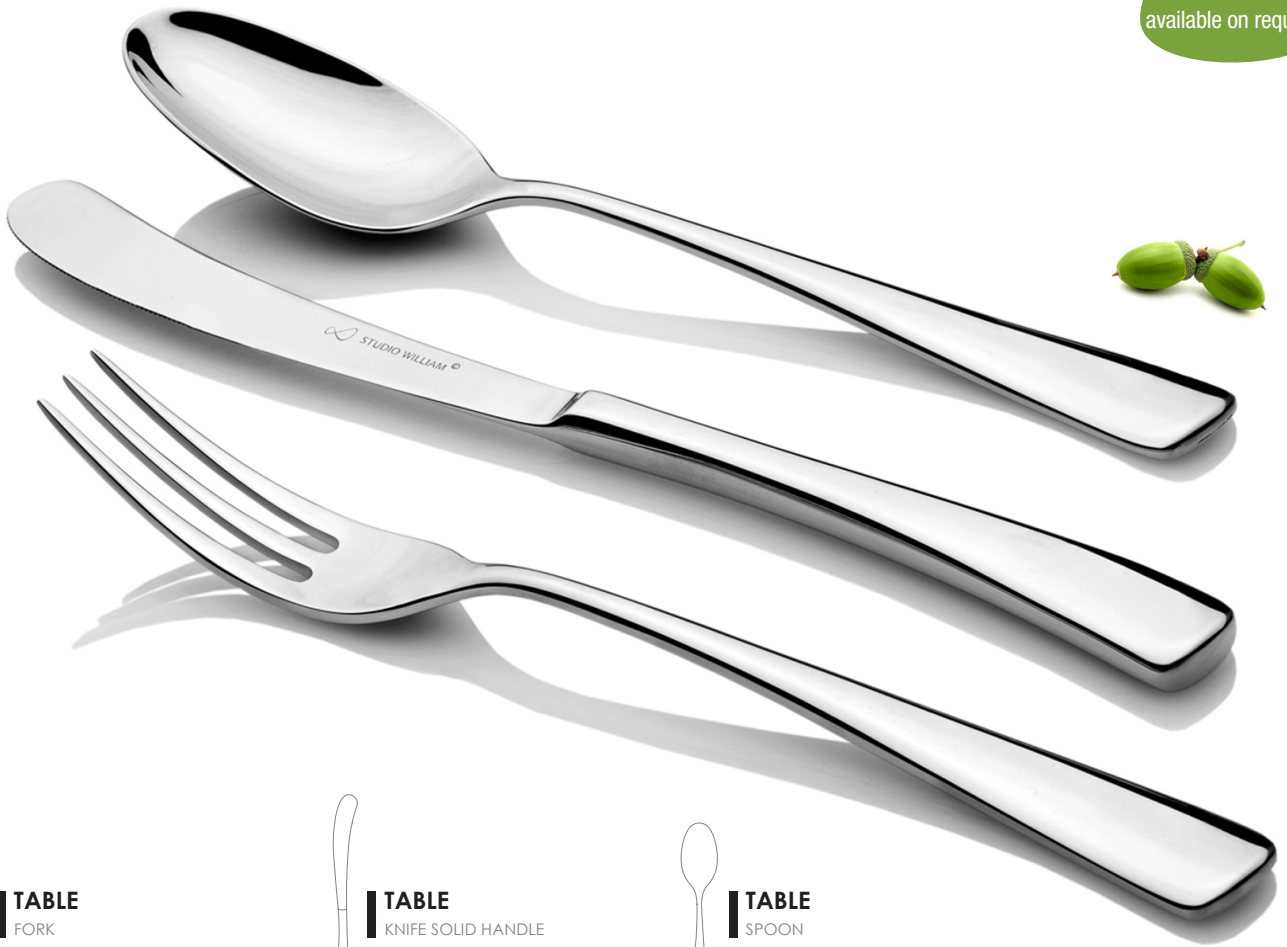

FISH
KNIFE

LENGTH	CODE	12
22.5 CM	1059111	12

SERVICE
SPOON

LENGTH	CODE	1
24.8 CM	1059114	1

LARCH

THE FINEST QUALITY
18/10 STAINLESS STEEL
MIRROR FINISH

Beautifully designed &
internationally recognized

Satin finish
available on request

TABLE
FORK

LENGTH	CODE	📦
21 CM	1059115	12

TABLE
KNIFE SOLID HANDLE

LENGTH	CODE	📦
24 CM	1059116	12

TABLE
SPOON

LENGTH	CODE	📦
21 CM	1059117	12

DESSERT
FORK

LENGTH	CODE	📦
18.8 CM	1059118	12