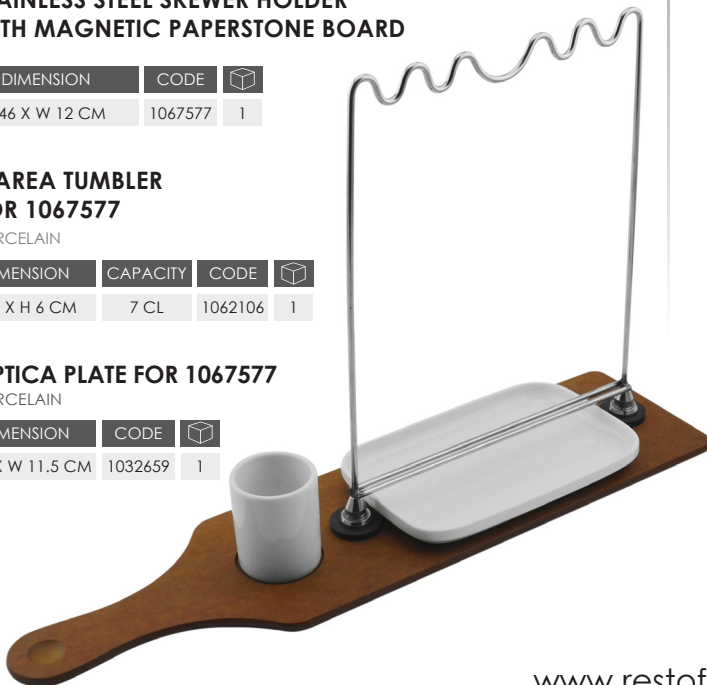

BASIC

PLASTIC HANDLE, PACK OF 24

CODE	
837002	1

STEAK BOARD
OAK

DIMENSION	CODE	📦
L 34 X W 22 X H 3 CM	1037467	1
L 38 X W 28 X H 3 CM	1044106	1

SKEWER HOLDER WITH WOODEN BASE

WITH 2 RAMEKINS HOLDERS
SKEWERS, RAMEKINS AND
PLATE NOT PROVIDED

DIMENSION	CODE	📦
L 27 X W 31 X H 43 CM	1017611	1

SKEWER
STAINLESS STEEL

LENGTH	CODE	📦
25 CM	2186	1
35 CM	2187	1

STAINLESS STEEL SKEWER HOLDER WITH MAGNETIC PAPERSTONE BOARD

DIMENSION	CODE	📦
L 46 X W 12 CM	1067577	1

MAREA TUMBLER FOR 1067577

DIMENSION	CAPACITY	CODE	📦
Ø 5 X H 6 CM	7 CL	1062106	1

OPTICA PLATE FOR 1067577

DIMENSION	CODE	📦
L 18 X W 11.5 CM	1032659	1

SKEWER CHURRASCO WITHOUT GUARD
WOODEN HANDLE

LENGTH	BLADE	CODE	📦
75 CM	50 CM	1075052	1

SKEWER CHURRASCO WITH HALF GUARD
WOODEN HANDLE

LENGTH	BLADE	CODE	📦
75 CM	50 CM	1075053	1

SKEWER CHURRASCO WITH GUARD
WOODEN HANDLE

LENGTH	BLADE	CODE	📦
75 CM	50 CM	1075054	1

SKEWER HOLDER 4 SWORD SKEWERS 4 STAINLESS STEEL RAMEKINS