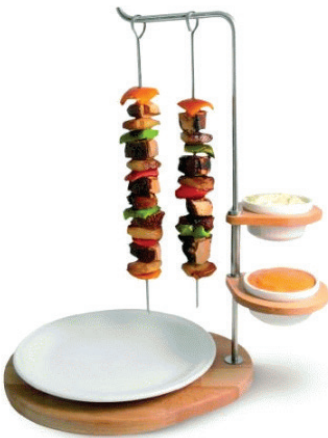

BASIC

PLASTIC HANDLE, PACK OF 24

CODE	
837002	1

STEAK BOARD
OAK

DIMENSION	CODE	📦
L 34 X W 22 X H 3 CM	1037467	1
L 38 X W 28 X H 3 CM	1044106	1

SKEWER HOLDER WITH WOODEN BASE

WITH 2 RAMEKINS HOLDERS
SKEWERS, RAMEKINS AND
PLATE NOT PROVIDED