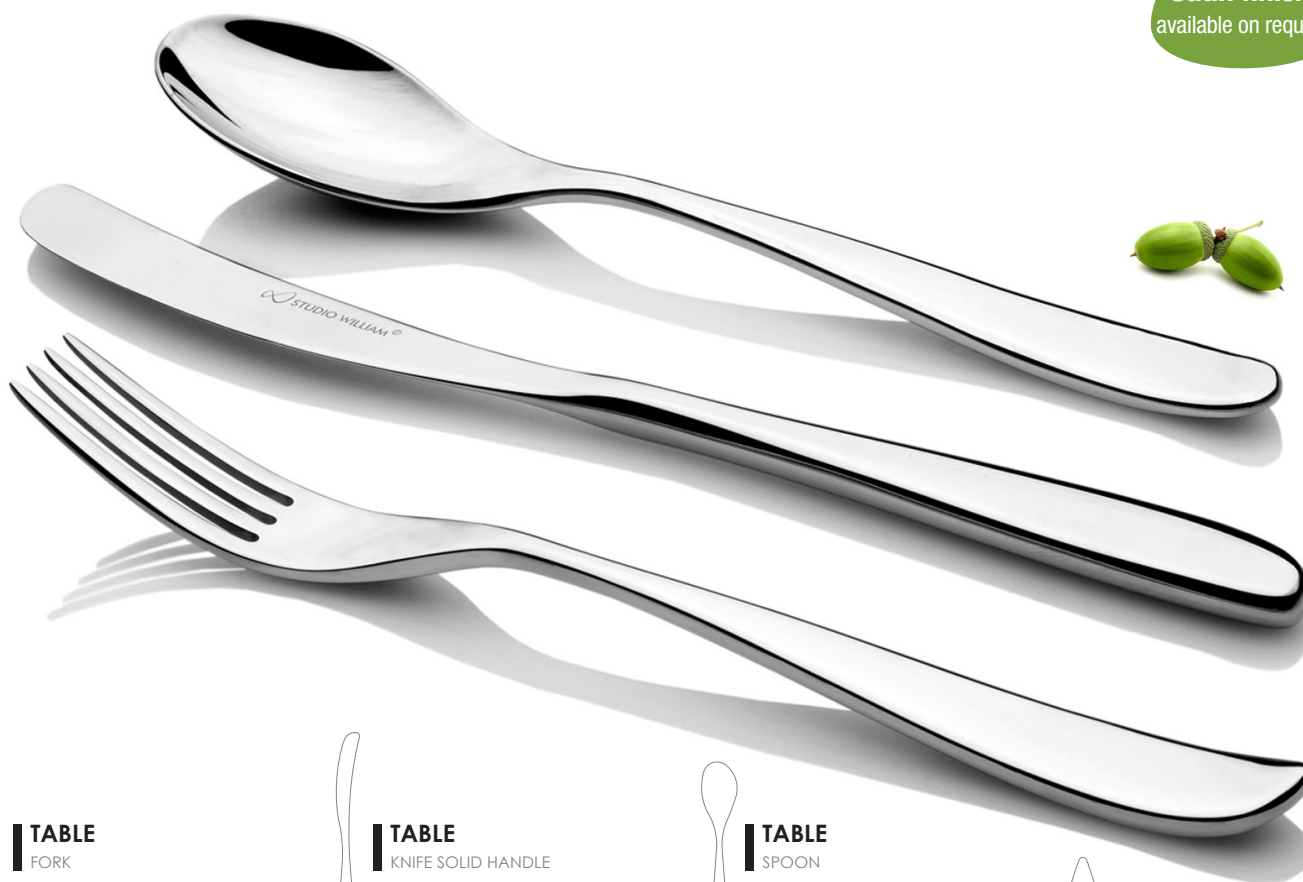

OLIVE

THE FINEST QUALITY
18/10 STAINLESS STEEL
MIRROR FINISH

Beautifully designed &
internationally recognized

STUDIOWILLIAM®

Satin finish
available on request

TABLE

FORK

LENGTH	CODE	
21 CM	1059129	12

DESSERT

FORK

LENGTH	CODE	
18.8 CM	1059132	12

TEA

SPOON

LENGTH	CODE	
13.2 CM	1059135	12

BUTTER & FRUIT

KNIFE SOLID HANDLE

LENGTH	CODE	
17.2 CM	1059137	12

PASTRY

FORK

LENGTH	CODE	
16 CM	1061261	12

TABLE

KNIFE SOLID HANDLE

LENGTH	CODE	
24 CM	1059130	12

DESSERT

KNIFE SOLID HANDLE

LENGTH	CODE	
21.2 CM	1059133	12

COFFEE

SPOON

LENGTH	CODE	
11.6 CM	1059136	12

FISH

FORK

LENGTH	CODE	
18.8 CM	1059138	12

APPETIZER

FORK

LENGTH	CODE	
15 CM	1061259	12

TABLE

SPOON

LENGTH	CODE	
21 CM	1059131	12

DESSERT

SPOON

LENGTH	CODE	
18.8 CM	1059134	12

STEAK

KNIFE

LENGTH	CODE	
24 CM	1059140	12

FISH

KNIFE

LENGTH	CODE	
22.5 CM	1059139	12

APPETIZER

SPOON

LENGTH	CODE	
15 CM	1061260	12

CAKE SERVER

NEW

LENGTH	CODE	
24.8 CM	1064906	1

SAUCE LADLE

NEW

LENGTH	CODE	
17.5 CM	1064907	1

SERVICE

FORK

LENGTH	CODE	
24.8 CM	1059141	1

SERVICE

SPOON

LENGTH	CODE	
24.8 CM	1059142	1