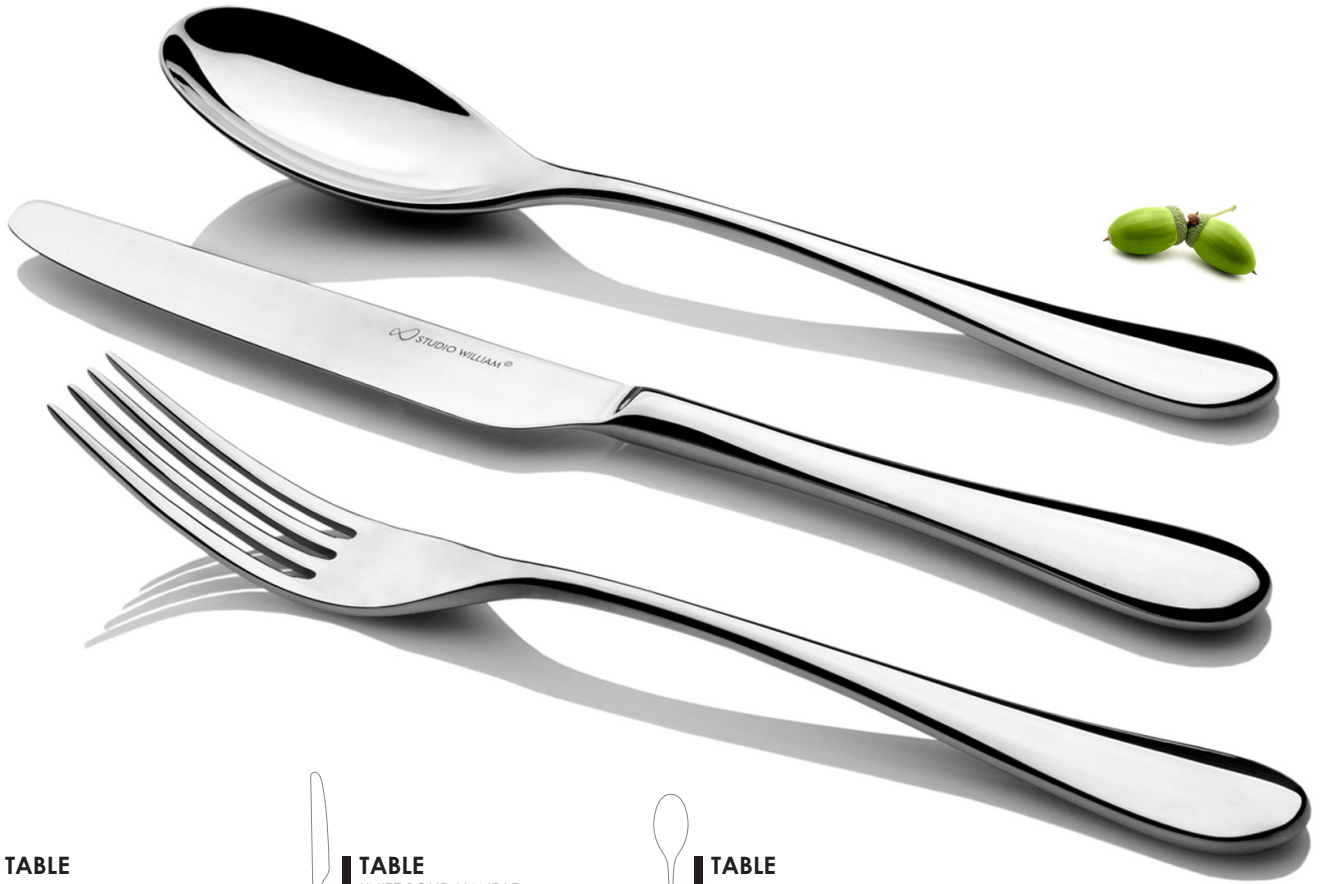

MULBERRY

THE FINEST QUALITY
18/10 STAINLESS STEEL
MIRROR FINISH

Beautifully designed &
internationally recognized

reddot design award

TABLE
FORK

LENGTH	CODE	
21 CM	1054678	12

TABLE
KNIFE SOLID HANDLE

LENGTH	CODE	
24 CM	1054679	12

TABLE
SPOON

LENGTH	CODE	
21CM	1054680	12

DESSERT
FORK

LENGTH	CODE	
18.8 CM	1054681	12

DESSERT
KNIFE SOLID HANDLE

LENGTH	CODE	
21.2 CM	1054682	12

DESSERT
SPOON

LENGTH	CODE	
18.8 CM	1054683	12

STEAK
KNIFE SOLID HANDLE

LENGTH	CODE	
24.5CM	1054691	12

TEA
SPOON

LENGTH	CODE	
13.2 CM	1054684	12

COFFEE
SPOON

LENGTH	CODE	
11.6 CM	1054685	12

FISH
FORK

LENGTH	CODE	
18.8 CM	1054688	12