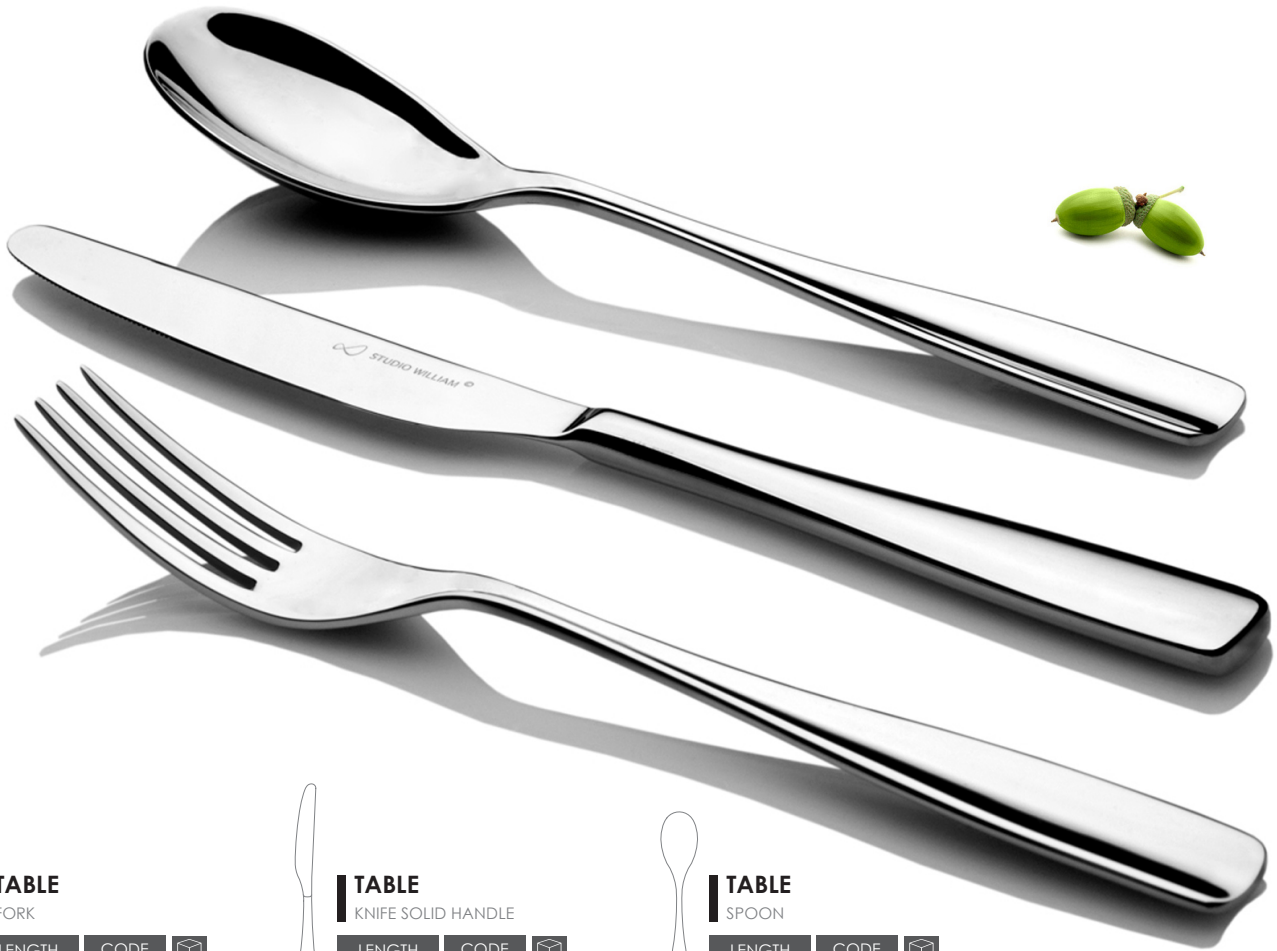

DESSERT
SPOON

LENGTH	CODE	
18.8 CM	1072879	12

TEA
SPOON

LENGTH	CODE	
13.2 CM	1072880	12

COFFEE
SPOON

LENGTH	CODE	
11.6 CM	1072881	12

CONSOMME
ROUND SOUP SPOON

LENGTH	CODE	
18.8 CM	1072882	12

STEAK
KNIFE SOLID HANDLE

LENGTH	CODE	
24.5 CM	1072883	12

REDWOOD

THE FINEST QUALITY
18/10 STAINLESS STEEL
MIRROR FINISH

Beautifully designed &
internationally recognized

STUDIOWILLIAM®

TABLE
FORK

LENGTH	CODE	12
21 CM	1057418	12

TABLE
KNIFE SOLID HANDLE

LENGTH	CODE	12
24 CM	1057419	12

TABLE
SPOON

LENGTH	CODE	12
21 CM	1057420	12

DESSERT
FORK

LENGTH	CODE	12
18.8 CM	1057421	12

DESSERT
KNIFE SOLID HANDLE

LENGTH	CODE	12
21.2 CM	1057422	12