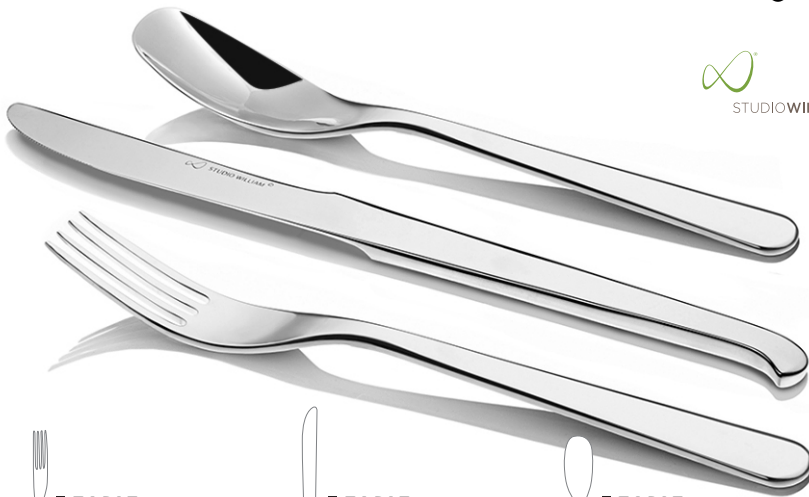

SERVICE
SPOON

LENGTH	CODE	QTY
24.8 CM	1054726	1

BALSA

THE FINEST QUALITY
18/10 STAINLESS STEEL
MIRROR FINISH

Beautifully designed
& internationally
recognized

TABLE
FORK

LENGTH	CODE	QTY
21 CM	1065706	12

TABLE
KNIFE SOLID HANDLE

LENGTH	CODE	QTY
24 CM	1065707	12

TABLE
SPOON

LENGTH	CODE	QTY
21 CM	1065708	12

DESSERT
FORK

LENGTH	CODE	QTY
18.8 CM	1065709	12

DESSERT
KNIFE SOLID HANDLE

LENGTH	CODE	QTY
21.2 CM	1065710	12

DESSERT
SPOON