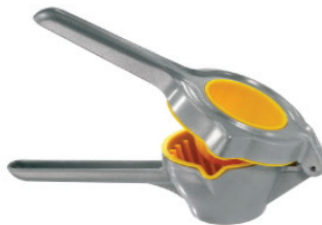

ICE PICK HEAVY METAL

WOODEN HANDLE

LENGTH	CODE
19.5 CM	1034638

NEW

COLLINS SPEARS ICE TRAY

SILICONE
ICE MOLD DIMENSION 13.3X3.2X3.2CM

DIMENSION	CODE
L14.6 X W12.2 X H3.4 CM	1072198

NEW

ICE CUBE TRAY

RUBBER, 40 CUBES

DIMENSION	CODE
L35 X W18 X H3 CM	45010

ICE BALL FORM FOR 3 BOWLS

POLYPROPYLENE

DIMENSION	CODE
Ø 6 CM BOWL X 3	1061794

FUNNEL WITH REMOVABLE FILTER
STAINLESS STEEL

DIAMETER	CODE
12 CM	1016212

C-PRESS CITRUS SQUEEZE
CAST ALUMINIUM

CODE
1067455

FRUIT PRESS
CAST ALUMINIUM

CODE
1038909

LEMON LIME SQUEEZER
STAINLESS STEEL

CODE
1034639

FUNNEL
STAINLESS STEEL

DIAMETER	CODE
20 CM	816803